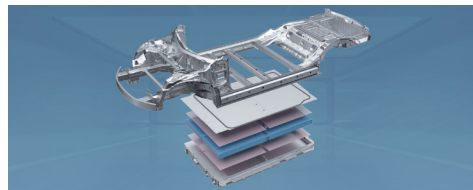

BYD

BYD SEAL 7

Superior Control

iTAC (Intelligence Torque Adaption Control)

High-end Suspension

Double Wishbone + Five-Link

Upgraded e-Platform 3.0

Blade Battery CTB (cell-to-body)
Integrating Technology

Intelligent Technology

Head Up Display (W-HUD)

570km(WLTP)

Driving Range 570 km (WLTP)

0.219 Cd

Ultra-low Drag Coefficient 0.219 Cd

SPECIFICATION

Dimensions	Extended Range AWD	
	Premium	Performance
Overall length (mm)	4,800	
Overall width (mm)	1,875	
Overall height (mm)	1,460	
Wheel track - front / rear (mm)	1,620/1,625	
Wheelbase (mm)	2,920	
Minimum turning radius (m)	5.7	
Ground clearance unladen (mm)	145	
Front trunk capacity (L)	50	
Rear trunk capacity (L)	400	
Kerb weight (kg)	2,055	2,185
Gross vehicle mass (kg)	2,501	2,631
Traction Motor		
Drivetrain	Rear Drive	All-Wheel Drive
Front motor type	/	Squirrel cage induction asynchronous motor
Front motor maximum power (kW)	/	160
Front motor maximum torque (N·m)	/	310
Rear motor type	Permanent magnet synchronous motor	
Rear motor maximum power (kW)	230	230
Rear motor maximum torque (N·m)	360	360
Maximum power (kW)	230	390
Maximum torque (N·m)	360	670
Performance		
Acceleration 0-100km/h (s)	5.9	3.8
Electric range:	650	580
NEDC Combined Cycle (km)		
WLTP Combined Cycle (km)	570	520
Seating capacity	5	
Battery type	BYD Blade Battery	
Battery capacity (kWh)	82.56	
Chassis		
Front suspension	Double Wishbone	
Rear suspension	Multi-Link	
Frequency Selective Damping (FSD) shock absorbers	—	Front & Rear
Front disc brake	Ventilated & Drilled	Ventilated & Drilled
Rear disc brake	Ventilated	Ventilated
Front brake caliper	Fixed	Fixed
Wheel type	Alloy	Alloy
Tyre size	235/45 R19	235/45 R19