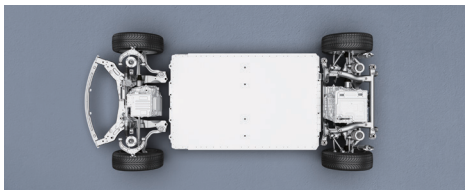

BYD

BYD SEAL 7

Superior Control

iTAC (Intelligence Torque Adaption Control)

High-end Suspension

Double Wishbone + Five-Link

Upgraded e-Platform 3.0

Blade Battery CTB (cell-to-body)
Integrating Technology

Intelligent Technology

Head Up Display (W-HUD)

570km(WLTP)

Driving Range 570 km (WLTP)

0.219 Cd

Ultra-low Drag Coefficient 0.219 Cd

SPECIFICATION

Dimensions	Extended Range AWD	
	Premium	Performance
Overall length (mm)	4,800	
Overall width (mm)	1,875	
Overall height (mm)	1,460	
Wheel track - front / rear (mm)	1,620/1,625	
Wheelbase (mm)	2,920	
Minimum turning radius (m)	5.7	
Ground clearance unladen (mm)	145	
Front trunk capacity (L)	50	
Rear trunk capacity (L)	400	
Kerb weight (kg)	2,055	2,185
Gross vehicle mass (kg)	2,501	2,631
Traction Motor		
Drivetrain	Rear Drive	All-Wheel Drive
Front motor type	/	Squirrel cage induction asynchronous motor
Front motor maximum power (kW)	/	160
Front motor maximum torque (N·m)	/	310
Rear motor type	Permanent magnet synchronous motor	
Rear motor maximum power (kW)	230	230
Rear motor maximum torque (N·m)	360	360
Maximum power (kW)	230	390
Maximum torque (N·m)	360	670
Performance		
Acceleration 0-100km/h (s)	5.9	3.8
Electric range:	650	580
NEDC Combined Cycle (km)		
WLTP Combined Cycle (km)	570	520
Seating capacity	5	
Battery type	BYD Blade Battery	
Battery capacity (kWh)	82.56	
Chassis		
Front suspension	Double Wishbone	
Rear suspension	Multi-Link	
Frequency Selective Damping (FSD) shock absorbers	—	Front & Rear
Front disc brake	Ventilated & Drilled	Ventilated & Drilled
Rear disc brake	Ventilated	Ventilated
Front brake caliper	Fixed	Fixed
Wheel type	Alloy	Alloy
Tyre size	235/45 R19	235/45 R19